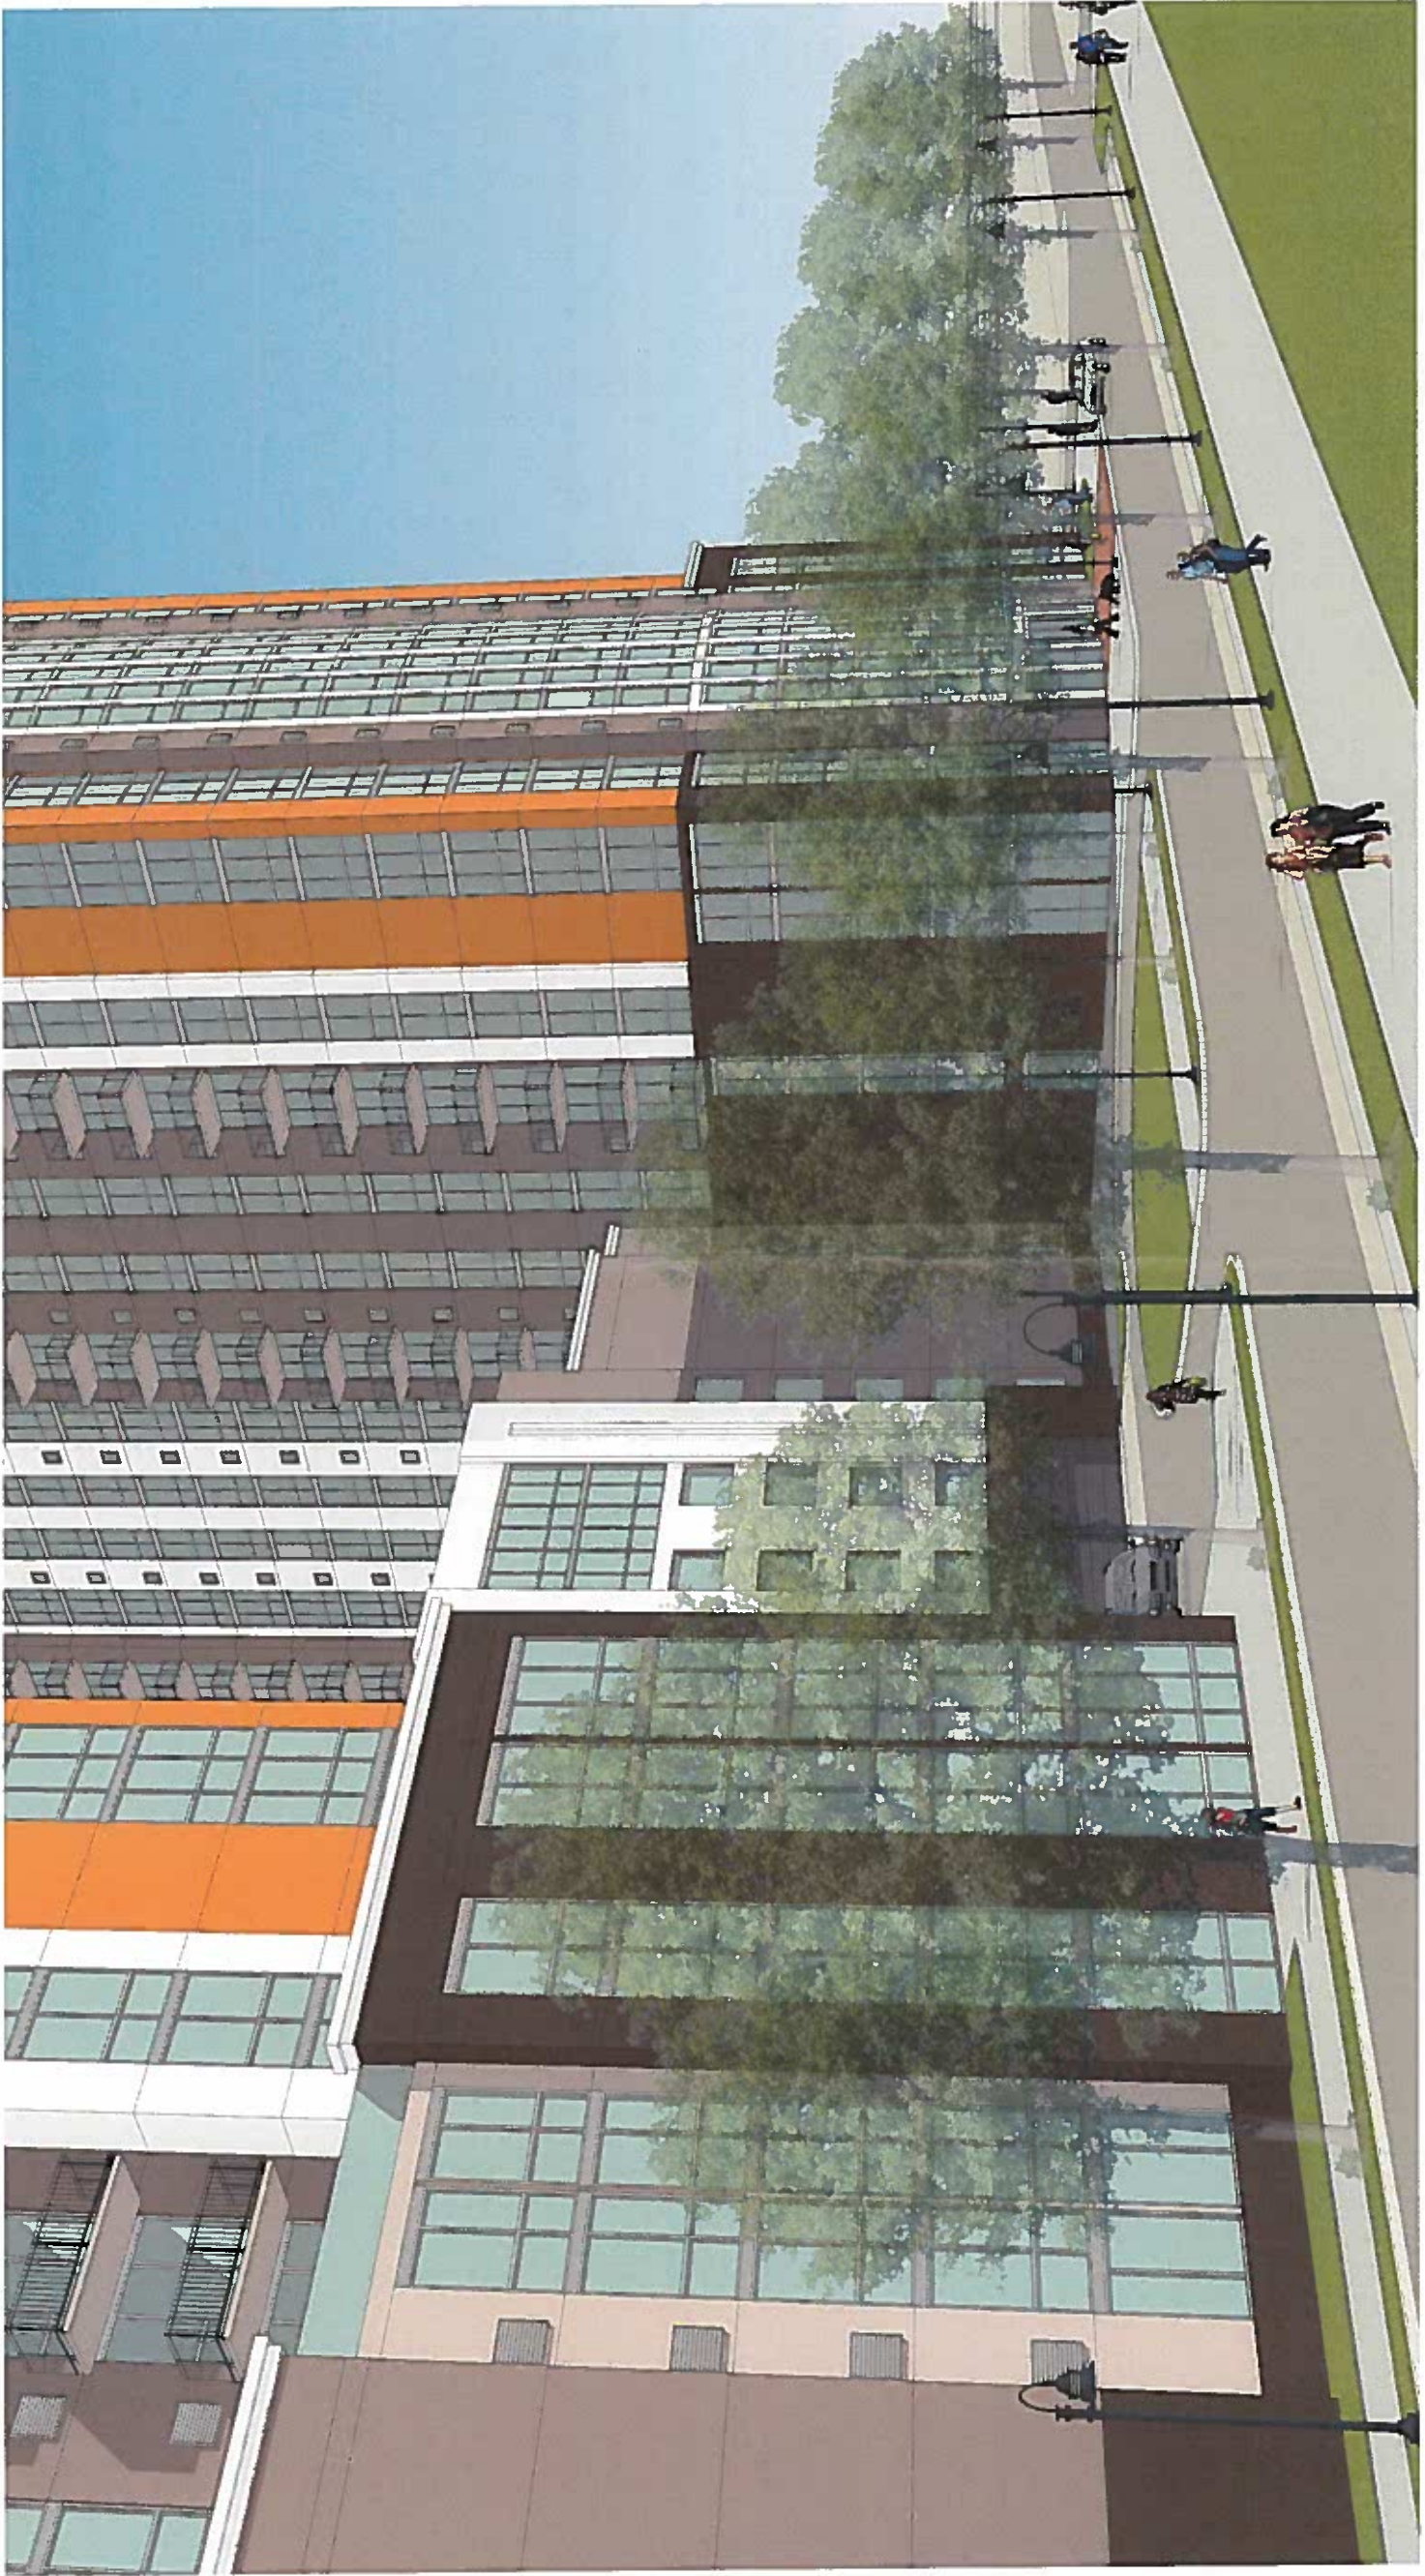

Sloping roof line

Articulated crown

Sloping roof line

Stronger more detailed horizontal banding.

Textured EIFS with unique pattern. Change of color to create base and bookends for massing. Creates a more interesting pedestrian experience.

Unique texture and EIFS pattern to create a pleasing pedestrian experience.

Large expanses of glass

Unit entries off of Pacific street with landscaped green area. See precedent image from 101 Park

Articulated crown

Sloped roof line.

Massing and colors emphasize the building massing

Slope roof

Massing and color emphasize the building massing.

101 Washington. Facade and walk on Pacific would be similar to this image.