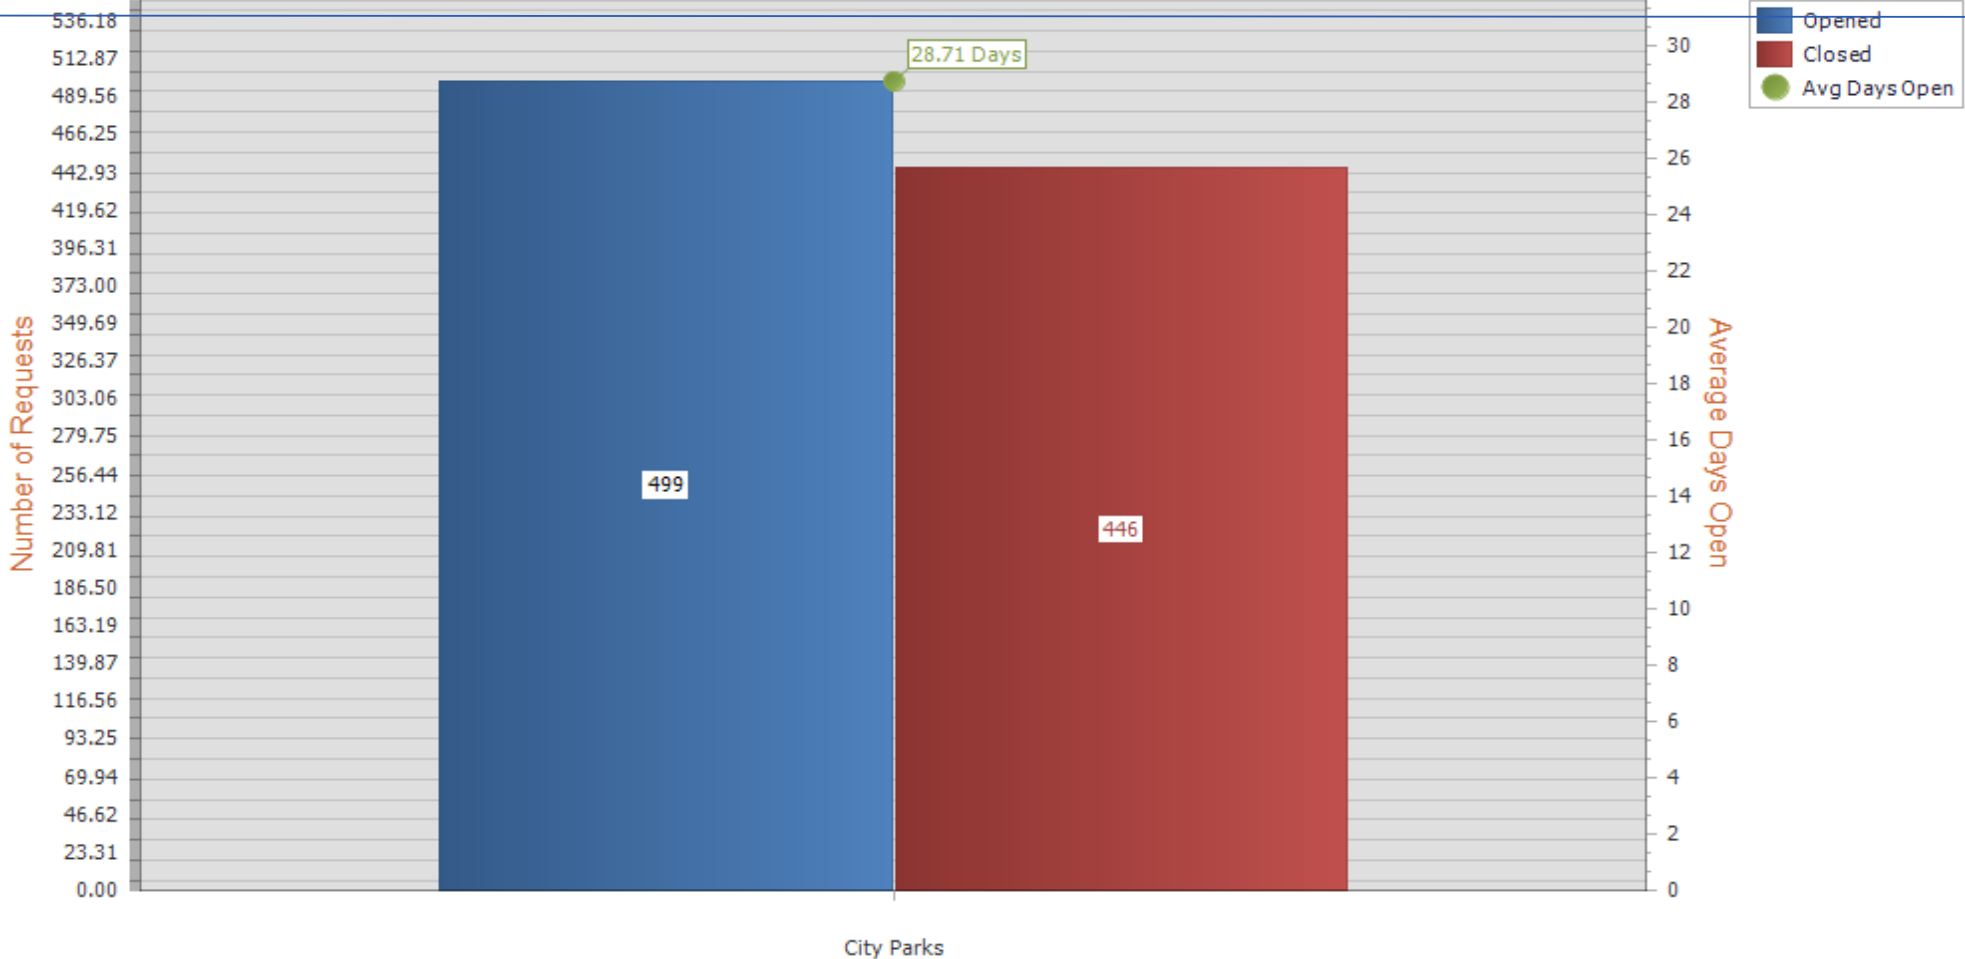

Period Summary

Reporting Period: 6/30/2018 - 3/31/2019
Request Type: Multiple Request Types
Department: City Parks
Group: All Groups
Run Date: - - - - -